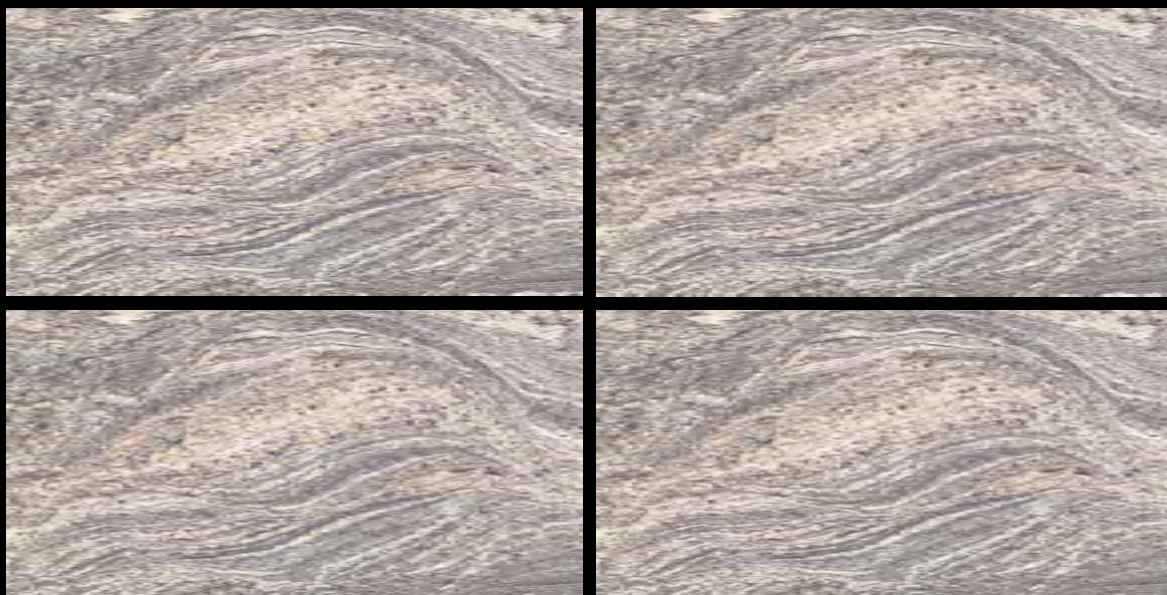

## LUCIDO BROWN

SIZE  
**600X1200 MM**

FINISH  
**GLOSSY**

RANDOM : 1

**LUCIDO BROWN**

SIZE  
**600X1200 MM**

FINISH  
**GLOSSY**