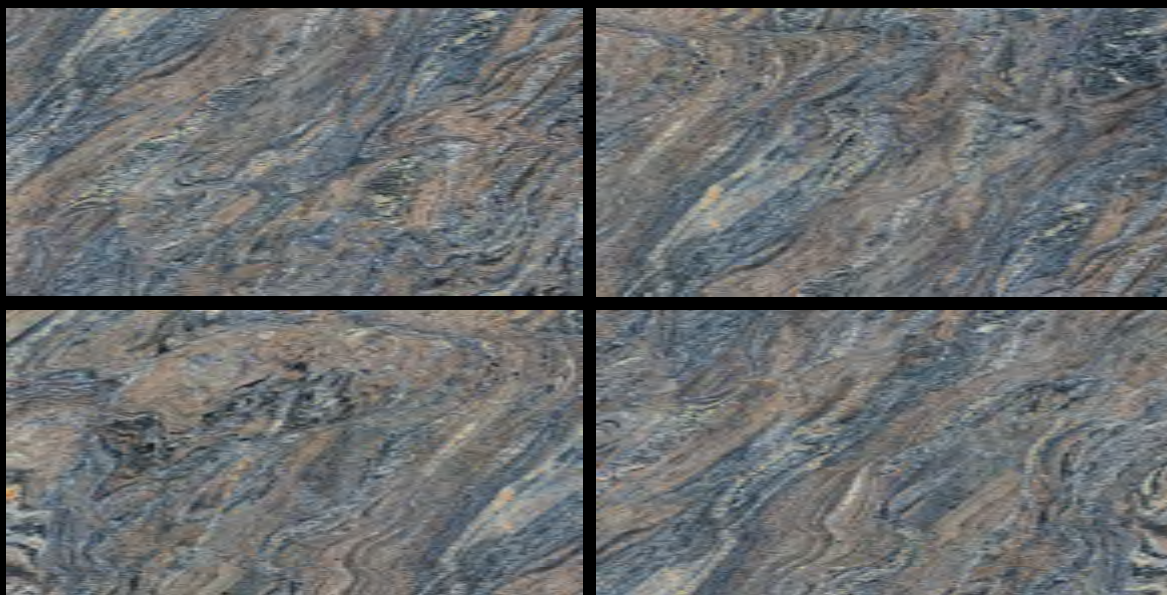

## **GLOBLE CREMA**

SIZE  
**600X1200 MM**

FINISH  
**GLOSSY**

RANDOM : 1

**GLOBLE CREMA**

SIZE  
**600X1200 MM**

FINISH  
**GLOSSY**