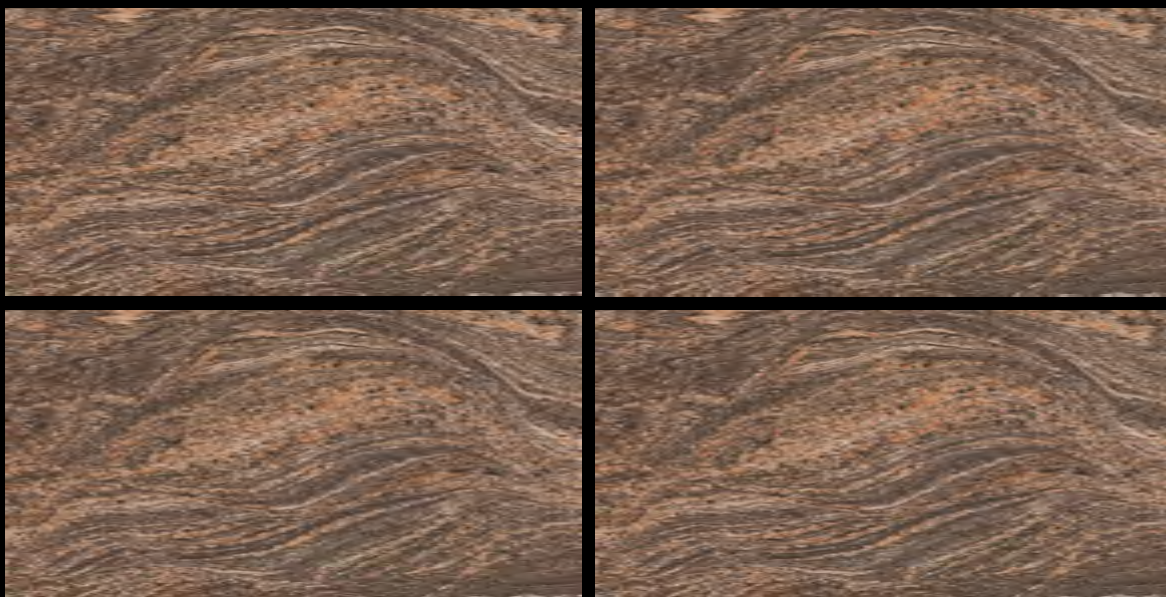

## LUCIDO BLUE

SIZE  
**600X1200 MM**

FINISH  
**GLOSSY**

RANDOM : 1

**LUCIDO BLUE**

SIZE  
**600X1200 MM**

FINISH  
**GLOSSY**