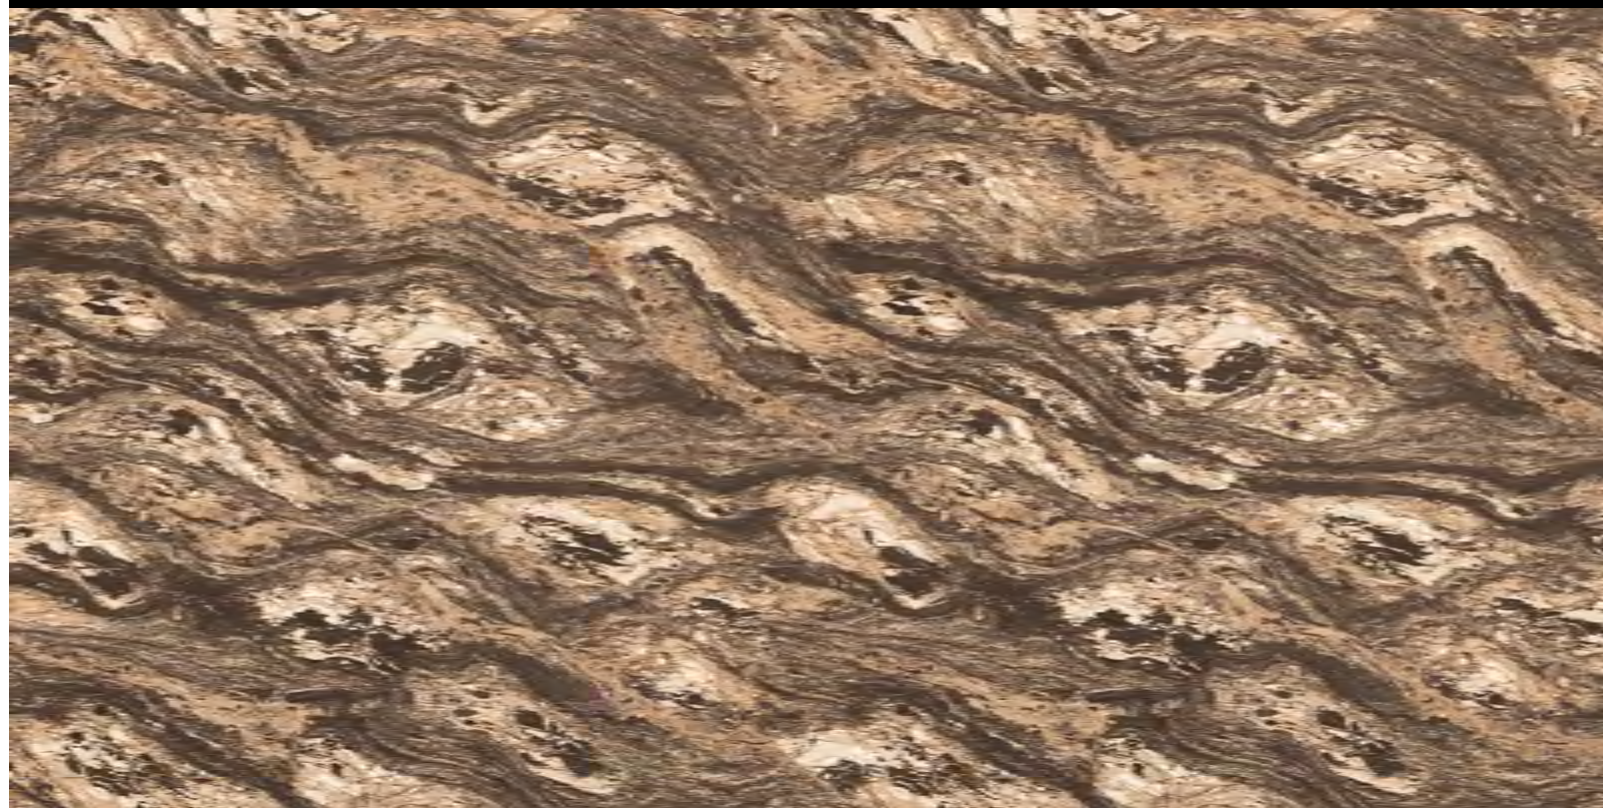

TROPIZ BROWN

SIZE
600X1200 MM

FINISH
GLOSSY

RANDOM : 1