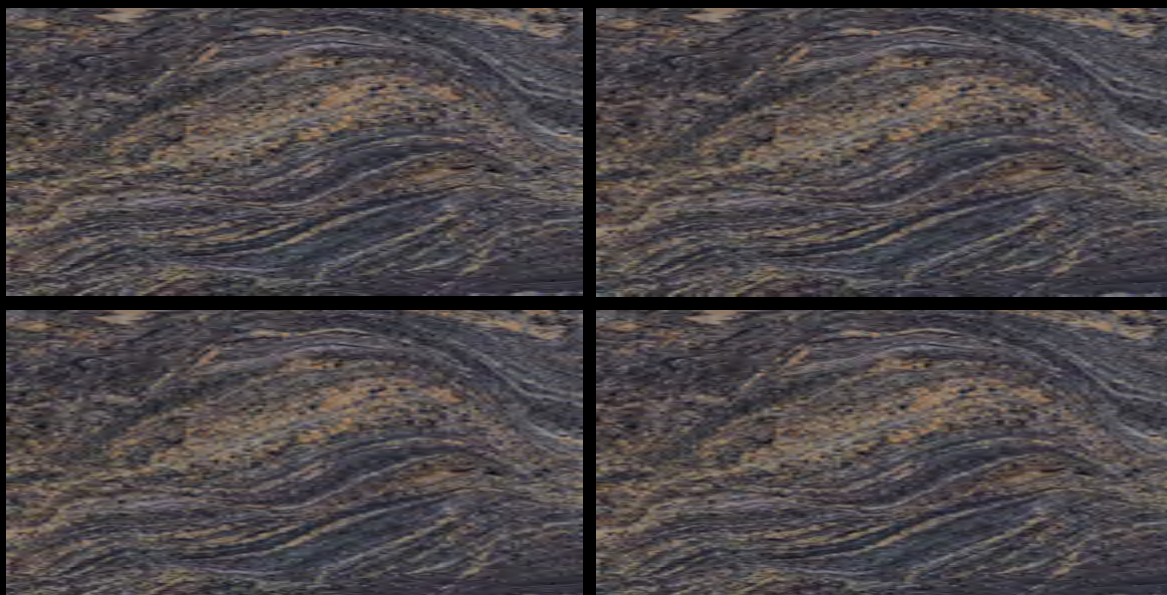

## LISOBA GRAY

SIZE  
**600X1200 MM**

FINISH  
**GLOSSY**

RANDOM : 1

**LISOBA GRAY**

SIZE  
**600X1200 MM**

FINISH  
**GLOSSY**