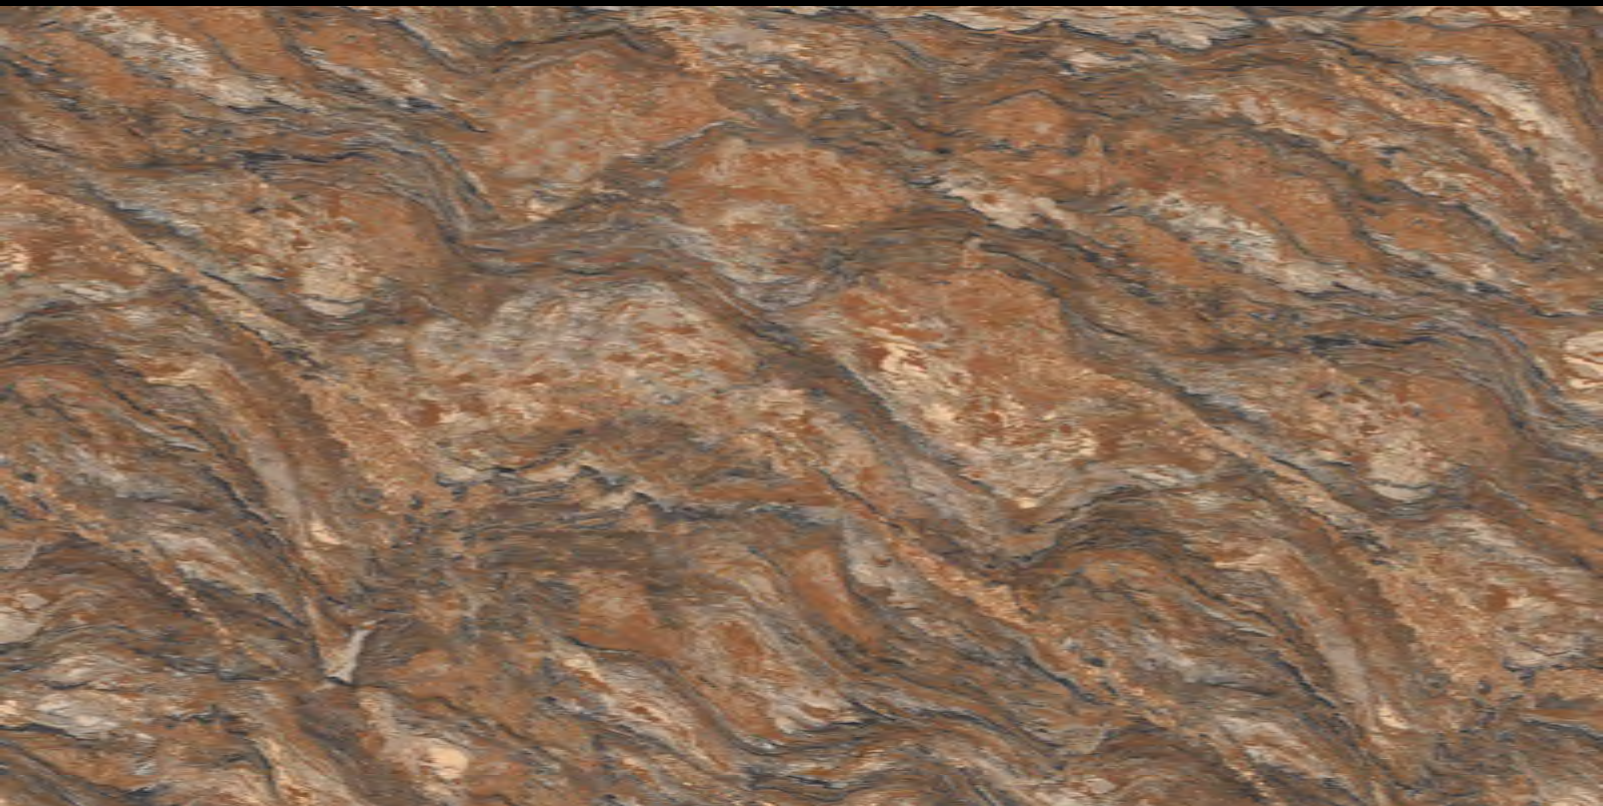

## NEPTUNO NATURAL

SIZE  
**600X1200 MM**

FINISH  
**GLOSSY**

RANDOM : 1

**NEPTUNO NATURAL**

SIZE  
**600X1200 MM**

FINISH  
**GLOSSY**